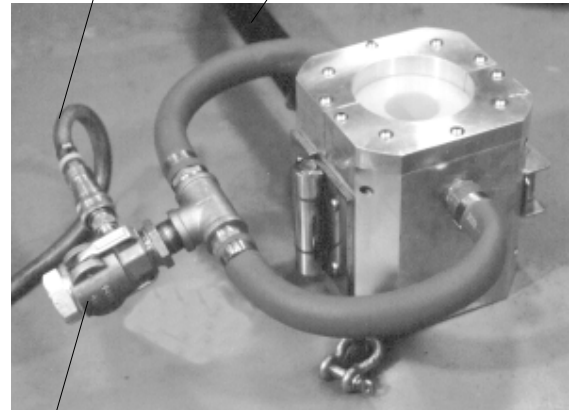

CORE-LUBE CABLE AIR WIPER

OIL INJECTOR WITH
QUICK COUPLING

EXHAUST HOSE

3/4" CAM COUPLING

1 1/8" EXHAUST PORT

REPLACEMENT AIR LINERS
SIZES: 3/4" - 3 1/2"

AIR REQUIREMENT

Min. Air Capacity: 200 CFM @ 100 PSI