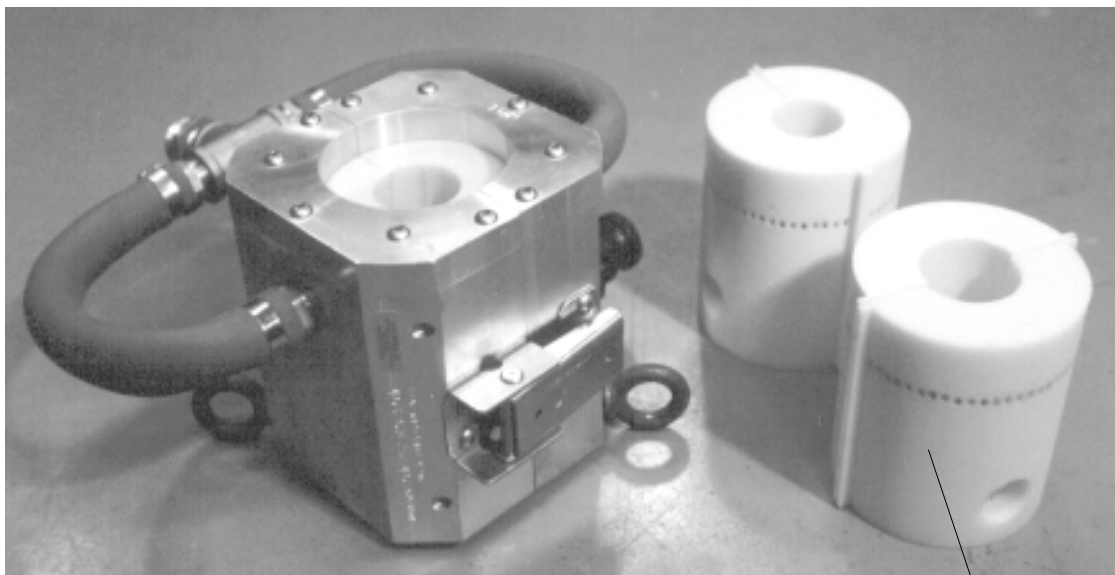

CORE-LUBE CABLE AIR WIPER

OIL INJECTOR WITH
QUICK COUPLING

EXHAUST HOSE

3/4" CAM COUPLING

1 1/8" EXHAUST PORT

REPLACEMENT AIR LINERS
SIZES: 3/4" - 3 1/2"

AIR REQUIREMENT

Min. Air Capacity: 200 CFM @ 100 PSI