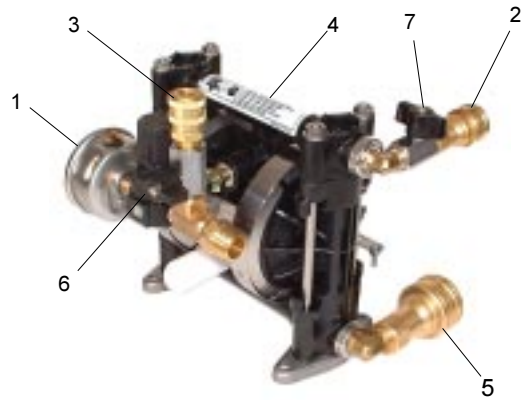

### Parts required for the assembly:

PART	2FPMB	Air Quick Coupling 1/4"	1 ea
PART	2HPB	Oil Quick Coupling 1/4"	1 ea
PART	6182824	Chain Shackle 1/4"	4 ea
PART	BCW-5657	Hand Nut 2"Dia. x 3/8"NC	2 ea

**CoreLube Equipment**

# CORELUBE ( 850-SCS-V1 )

**SUB ASSEMBLY: #307DP-850**

**Description:** 3/8" Diaphragm Pump

Parts required for the assembly:

PART	(1)	25BUBL4-100	LIF Gauge 0-100 PSI 1/4" CBM	1ea
PART	(2)	2HSB	Oil Quick Coupling Socker 1/4"PF	1ea
PART	(3)	2FMB	Air Quick Coupling Socket 1/4"PM	1ea
PART	(4)	D31255	3/8" Diaphragm Pump (GRACO)	1ea
PART	(5)	4HSB	Oil Quick Coupling Socket 1/2"PM	1ea
PART	(6)&(7)	GN855	Valve 1/4"	2ea

**SUB ASSEMBLY: #706-W2**

**Description:** Manifold with 1 Couplers

Parts required for the assembly:

PART	075D	Cam Coupler F-3/4 - F-NPT	2ea
PART	50006	3/4" PVC Close Nipple	2ea
PART	BOR333	O-Ring BunaN - 70D -- 2 1/2ID x 3/16W	2ea