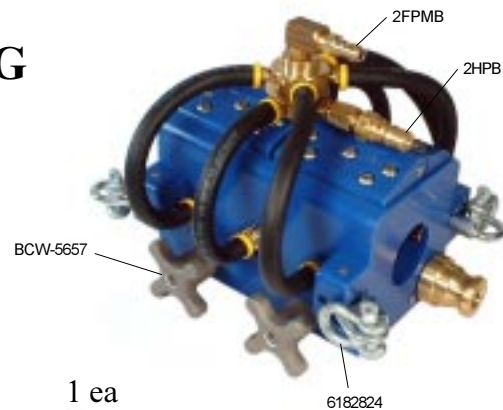

### Parts required for the assembly:

PART	2FPMB	Air Quick Coupling 1/4"	1 ea
PART	2HPB	Oil Quick Coupling 1/4"	1 ea
PART	6182824	Chain Shackle 1/4"	4 ea
PART	BCW-5657	Hand Nut 2"Dia. x 3/8"NC	2 ea

**CoreLube Equipment**

# CORELUBE ( 850-SCS-V1 )

**SUB ASSEMBLY: #307DP-850**

**Description:** 3/8" Diaphragm Pump

Parts required for the assembly:

PART	(1)	25BUBL4-100	LIF Gauge 0-100 PSI 1/4" CBM	1ea
PART	(2)	2HSB	Oil Quick Coupling Socker 1/4"PF	1ea
PART	(3)	2FMB	Air Quick Coupling Socket 1/4"PM	1ea
PART	(4)	D31255	3/8" Diaphragm Pump (GRACO)	1ea
PART	(5)	4HSB	Oil Quick Coupling Socket 1/2"PM	1ea
PART	(6)&(7)	GN855	Valve 1/4"	2ea